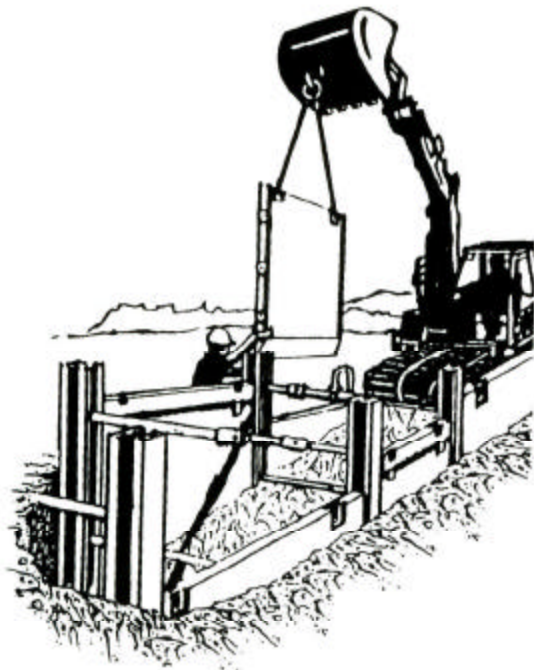

DIRECT EQUIPMENT LTD.

RENTALS • SERVICE • SALES

1-800-667-7467

EQUIPMENT

- TRENCH BOXES
- SLIDE RAIL SHORING
- TRENCH SHEETING
- ALUMINUM HYDRAULIC SHORING
- ROAD PLATES
- CONSTRUCTION LASERS
- PIPE PLUGS
- BEDDING BOXES
- STONE HOPPERS