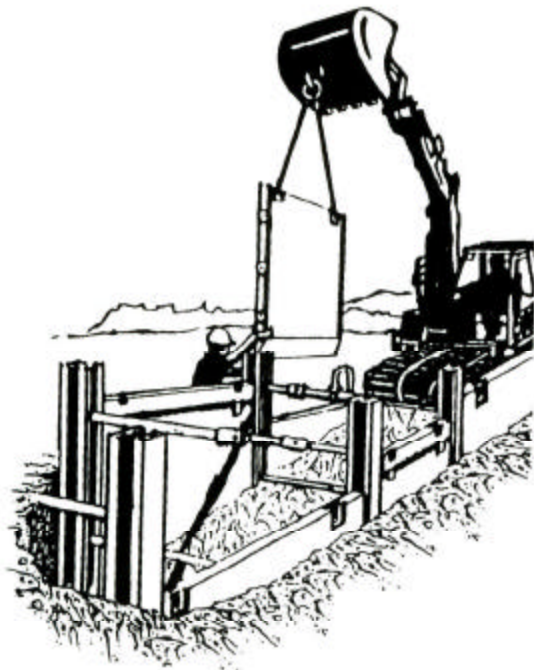

## EQUIPMENT

- TRENCH BOXES
- SLIDE RAIL SHORING
- TRENCH SHEETING
- ALUMINUM HYDRAULIC SHORING
- ROAD PLATES
- CONSTRUCTION LASERS
- PIPE PLUGS
- BEDDING BOXES
- STONE HOPPERS

- PIPE CORING EQUIPMENT
- WATERMAIN TEST PUMPS
- WATERMAIN TAPPING EQUIPMENT
- AIR TESTING EQUIPMENT
- VENTILATION EQUIPMENT
- LATERAL CONNECTORS
- DEFLECTION GAUGES
- MITY MITE PIPE PULLERS
- SITE SPECIFIC ENGINEERING
- DELIVERY AND PICK-UP SERVICE
- CRANE TRUCK SERVICE